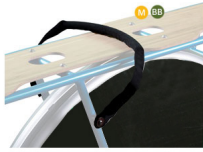

Yuba Rumble Strap

Rumble Strap

The Rumble Strap is made from tubular webbing that's strong enough to support mountain climbers...

Rating: Not Rated Yet

Price

[Ask a question about this product](#)

Manufacturer [Yuba](#)

Description

Yuba Add-Ons: Rumble Strap

yuba The Rumble Strap is made from tubular webbing that's strong enough to support mountain climbers, but smooth and supple enough for children to hold on tight. Adult riders will appreciate the 9? rubber handle, built into the webbing and big enough for two hands. Tight climb-spec weave ensures longevity. Includes bolts and washers; all you'll need is an Allen key to install.